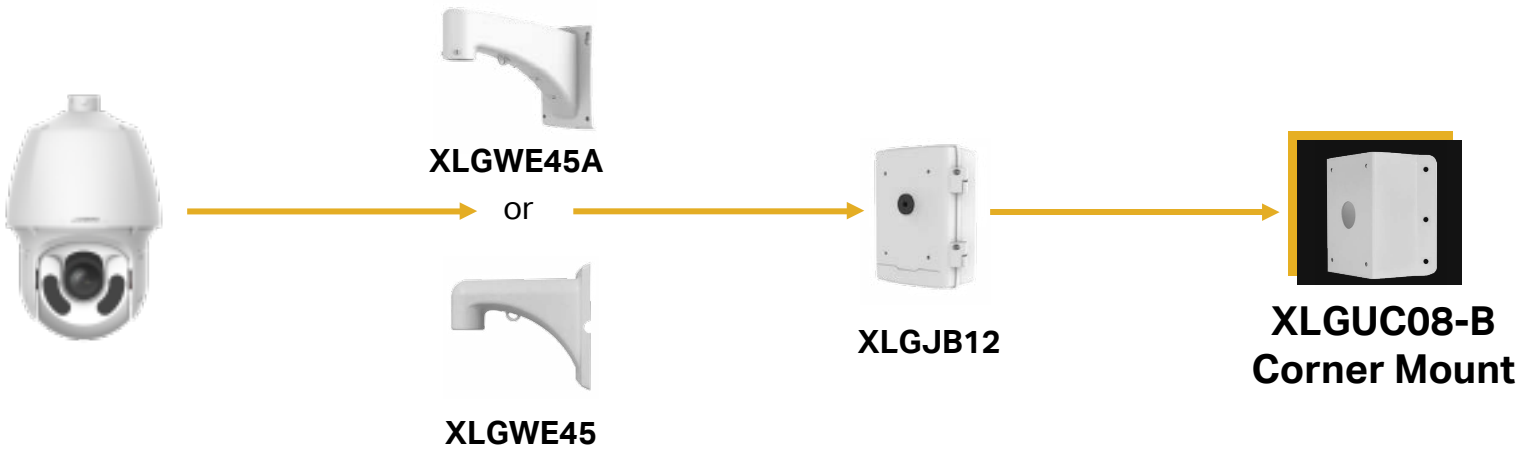

Bracket	
Dimensions	215 x 230 x 127mm
Weight	0.73kg
Material	Aluminum alloy

**Used for:**  
**INLGDO4PTZ25X; INLGDO4PTZ33X**

\*Design and specifications are subjects to change without notice.