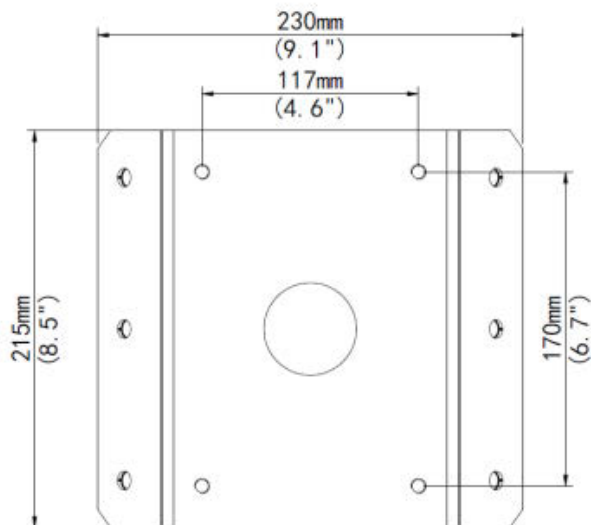

Bracket	
Dimensions	215 x 230 x 127mm
Weight	0.73kg
Material	Aluminum alloy

**Used for:**  
**INLGDO4PTZ25X; INLGDO4PTZ33X**

\*Design and specifications are subjects to change without notice.