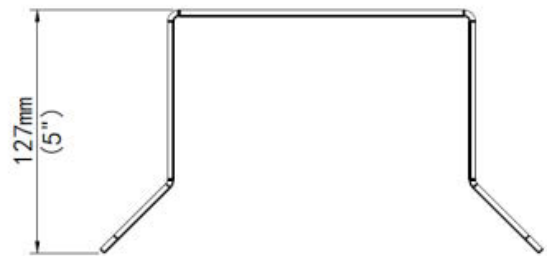

Bracket	
Dimensions	215 x 230 x 127mm
Weight	0.73kg
Material	Aluminum alloy

**Used for:**  
**INLGDO4PTZ25X; INLGDO4PTZ33X**

\*Design and specifications are subjects to change without notice.